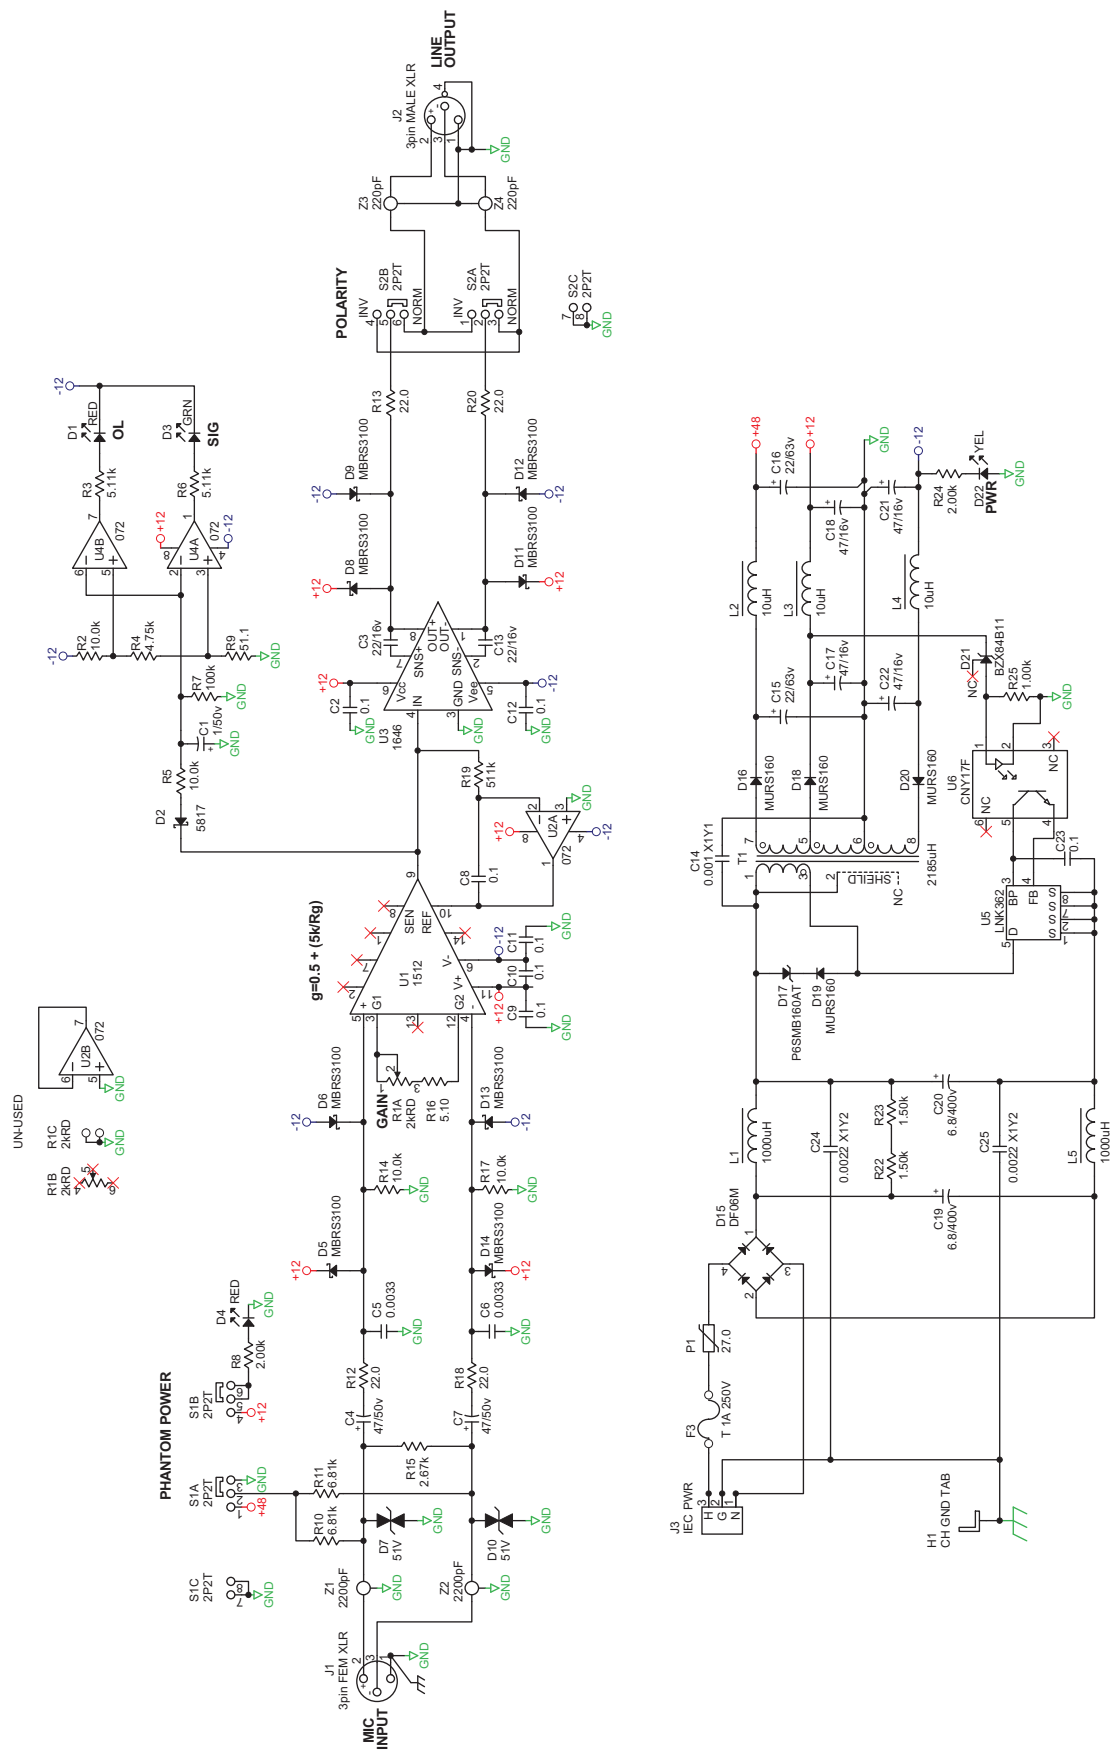

PREP NOTES:
MASK LED HOLES D1, D3, D4 & D22
MASK HOLE H1

Rane Corp. (425)355-6000
111666 DES MS1S
ACTION: NEW PRODUCT SKH 25NOV08

	ACTION:	MS 1S
	DRAWN BY: RJ	CHECKED BY: *
10802 47th Avenue West Mukilteo WA 98275-5398		111816 SHEET: 1 of 1