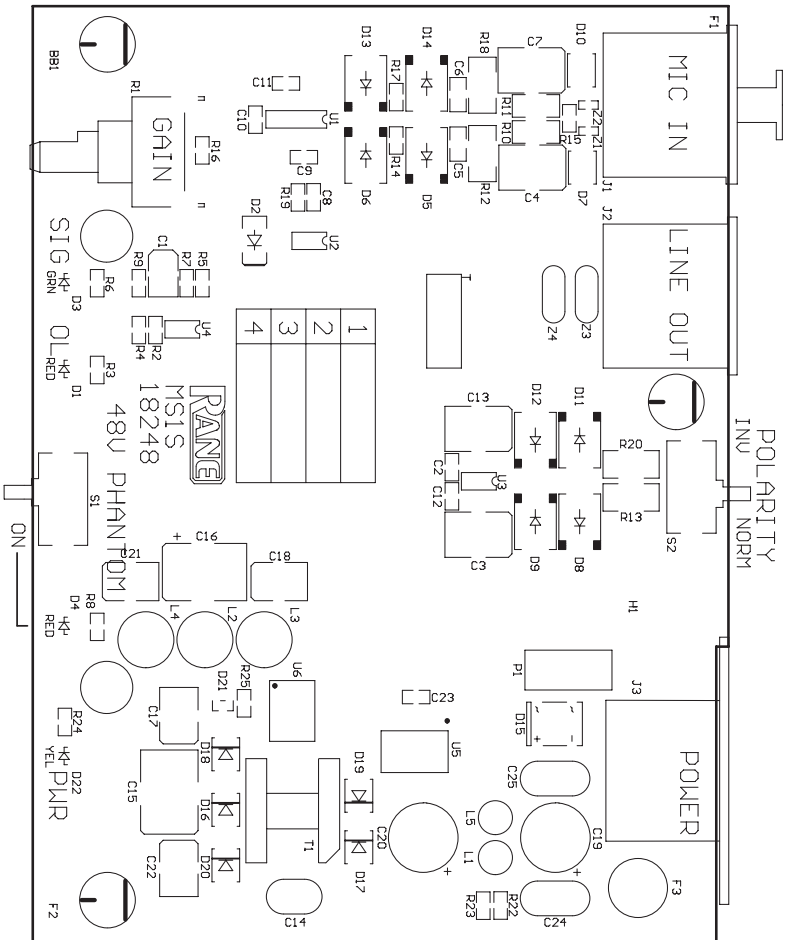

PREP NOTES:
MASK LED HOLES D1, D3, D4 & D22
MASK HOLE H1

Rane Corp. (425)355-6000
111666 DES MS1S
ACTION: NEW PRODUCT SKH 25NOV08

	ACTION:	MS 1S
	DRAWN BY: RJ	CHECKED BY: *
10802 47th Avenue West Mukilteo WA 98275-5398		111816 SHEET: 1 of 1